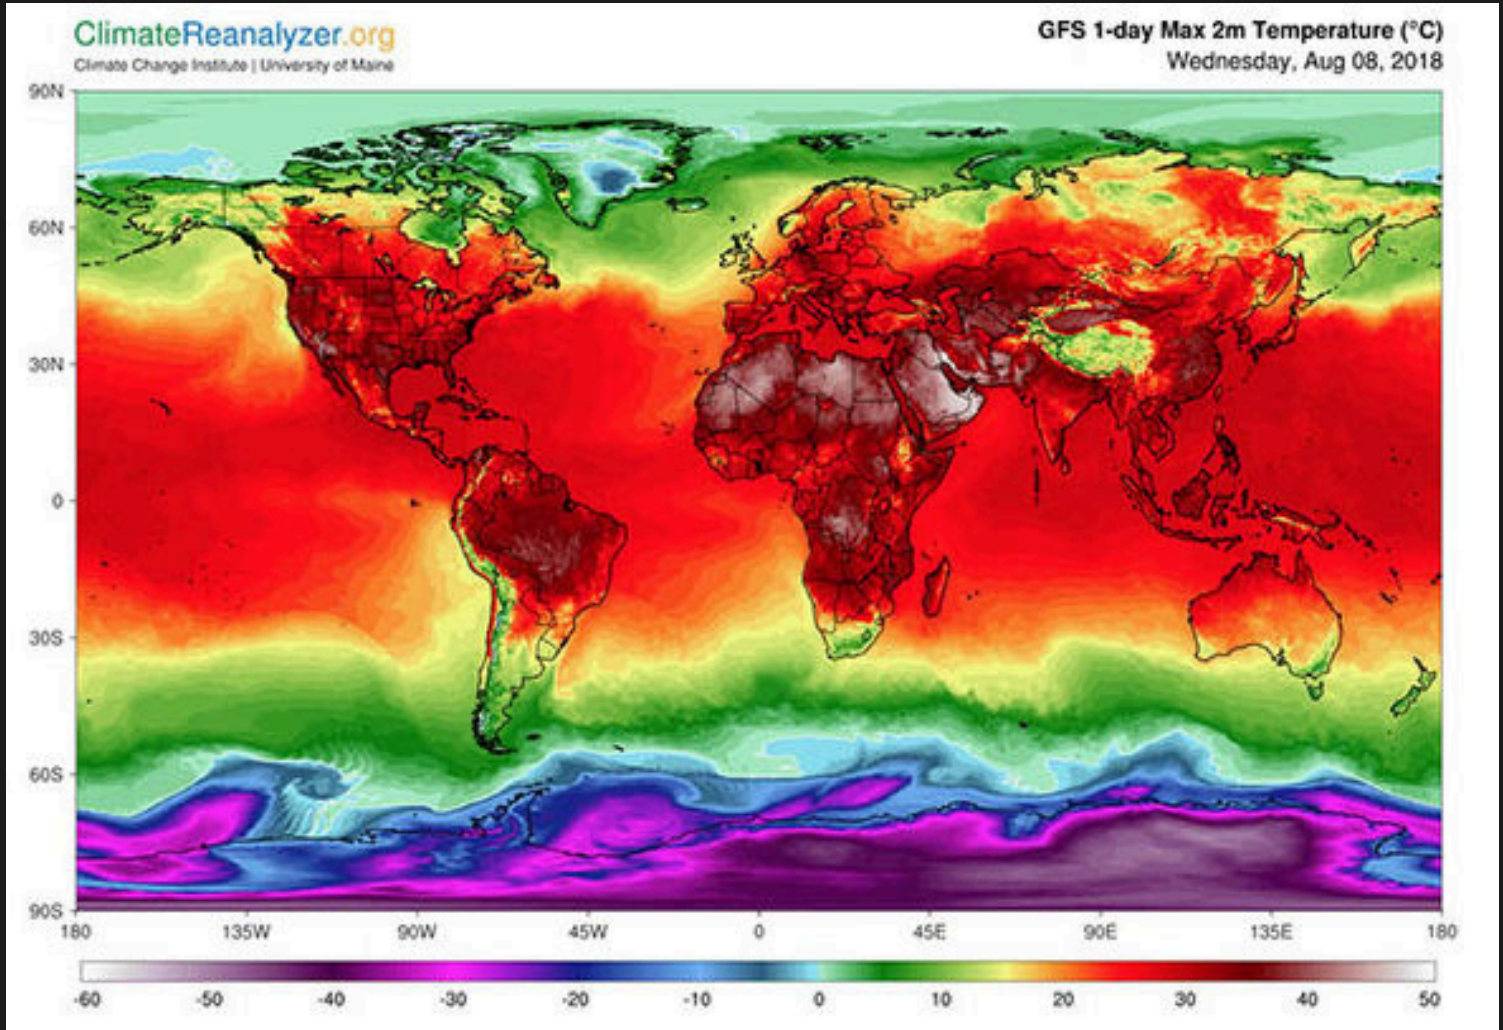

Annual and Daily Statistics

Daily statistics 11/26/18

Number of new large fires or emergency response	0	States currently reporting large fires: California (3)
Number of active large fires <i>Total does not include individual fires within complexes.</i>	2	
Acres from active fires	159,419	
Fires contained	1	

Year-to-date statistics

2018 (1/1/18 - 11/26/18)	Fires: 52,303	Acres: 8,543,463
2017 (1/1/17 - 11/26/17)	Fires: 54,919	Acres: 9,155,287
2016 (1/1/16 - 11/26/16)	Fires: 59,349	Acres: 5,246,620
2015 (1/1/15 - 11/26/15)	Fires: 55,895	Acres: 9,812,481
2014 (1/1/14 - 11/26/14)	Fires: 51,234	Acres: 3,453,978
2013 (1/1/13 - 11/26/13)	Fires: 44,035	Acres: 4,150,708
2012 (1/1/12 - 11/26/12)	Fires: 54,451	Acres: 9,105,254
2011 (1/1/11 - 11/26/11)	Fires: 66,227	Acres: 8,294,437
2010 (1/1/10 - 11/26/10)	Fires: 66,013	Acres: 3,305,227
2009 (1/1/09 - 11/26/09)	Fires: 77,243	Acres: 5,899,790
2008 (1/1/08 - 11/26/08)	Fires: 77,243	Acres: 5,256,822

10-year average Year-to-Date

2008-2017	Fires: 60,380	Acres: 6,351,357

ANOTHER CAUSE? GLOBAL HEATWAVE

It appears that the entire planet is experiencing a heat surge that could be a great contributor to the grandiosity of these wildfires.