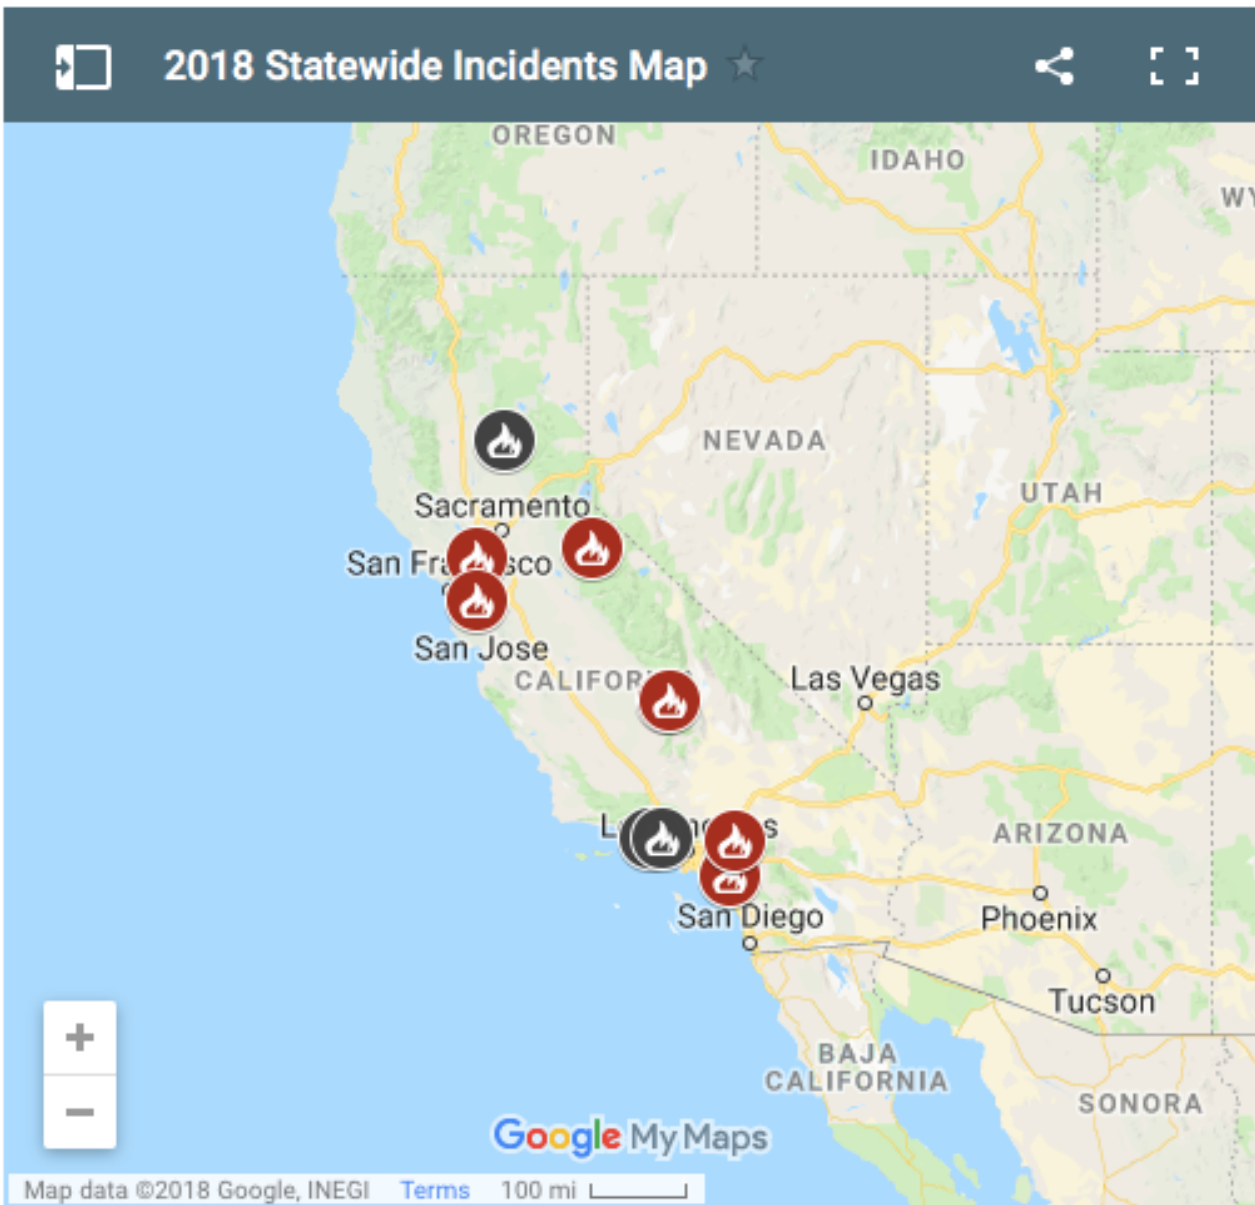

A PUBLIC
SERVICE
ANNOUNCEMENT

CALIFORNIA WILD FIRES: FACTS AND PRECAUTIONARY MEASURES

WHAT'S HAPPENING WITH THE
NORTHERN CALIFORNIA
WILDFIRES AND HOW TO PREPARE
FOR THE NEXT ONE

WHAT IS A WILDFIRE?

- a fire that rages out of control in the wilderness
- often started by lightning, accidents, or arson
- campers / civilians not taking proper precautions with campfires, cigarettes, etc.
- often start without notice
- they spread very fast, igniting forestry as well as homes
- climate change and urban interference in wildlands has contributed greatly to this increase

WHO'S AT RISK?

- * common in wildland settings that are dry with little rainfall
- * start commonly in middle of day when sun is hot
- * draught and heat keep fires burning

TOOLS TO HAVE:

- * smoke alarms
- * fire extinguisher
- * evacuation plan

WHO'S CURRENTLY STILL AFFECTED?

→ California Statewide Fire Map

[View California Fire Map in a larger map](#)

Active Fire

Contained Fire

Lightning Complex

WWW.FIRE.CA.ORG

WHAT ARE THE FACTS?

- CAL FIRE responds to more than 5,750 wildfires that burn an average of over 265,000 acres each year
- More than 890 people are without asylum from the NorCal fires, seeking refuge at 11 Red Cross and independent community shelters across northern California
- The current CA fires are mostly contained, exceptions include the Nurse, Niles and Sierra Fires
- Fatalities have increased from 84 to 475 as more individuals are reported missing.
- Almost 14,000 homes have been destroyed.
- The current challenge endured by firefighters is the removal of hazardous trees that are still standing but are dead or partially burned and likely to fall.