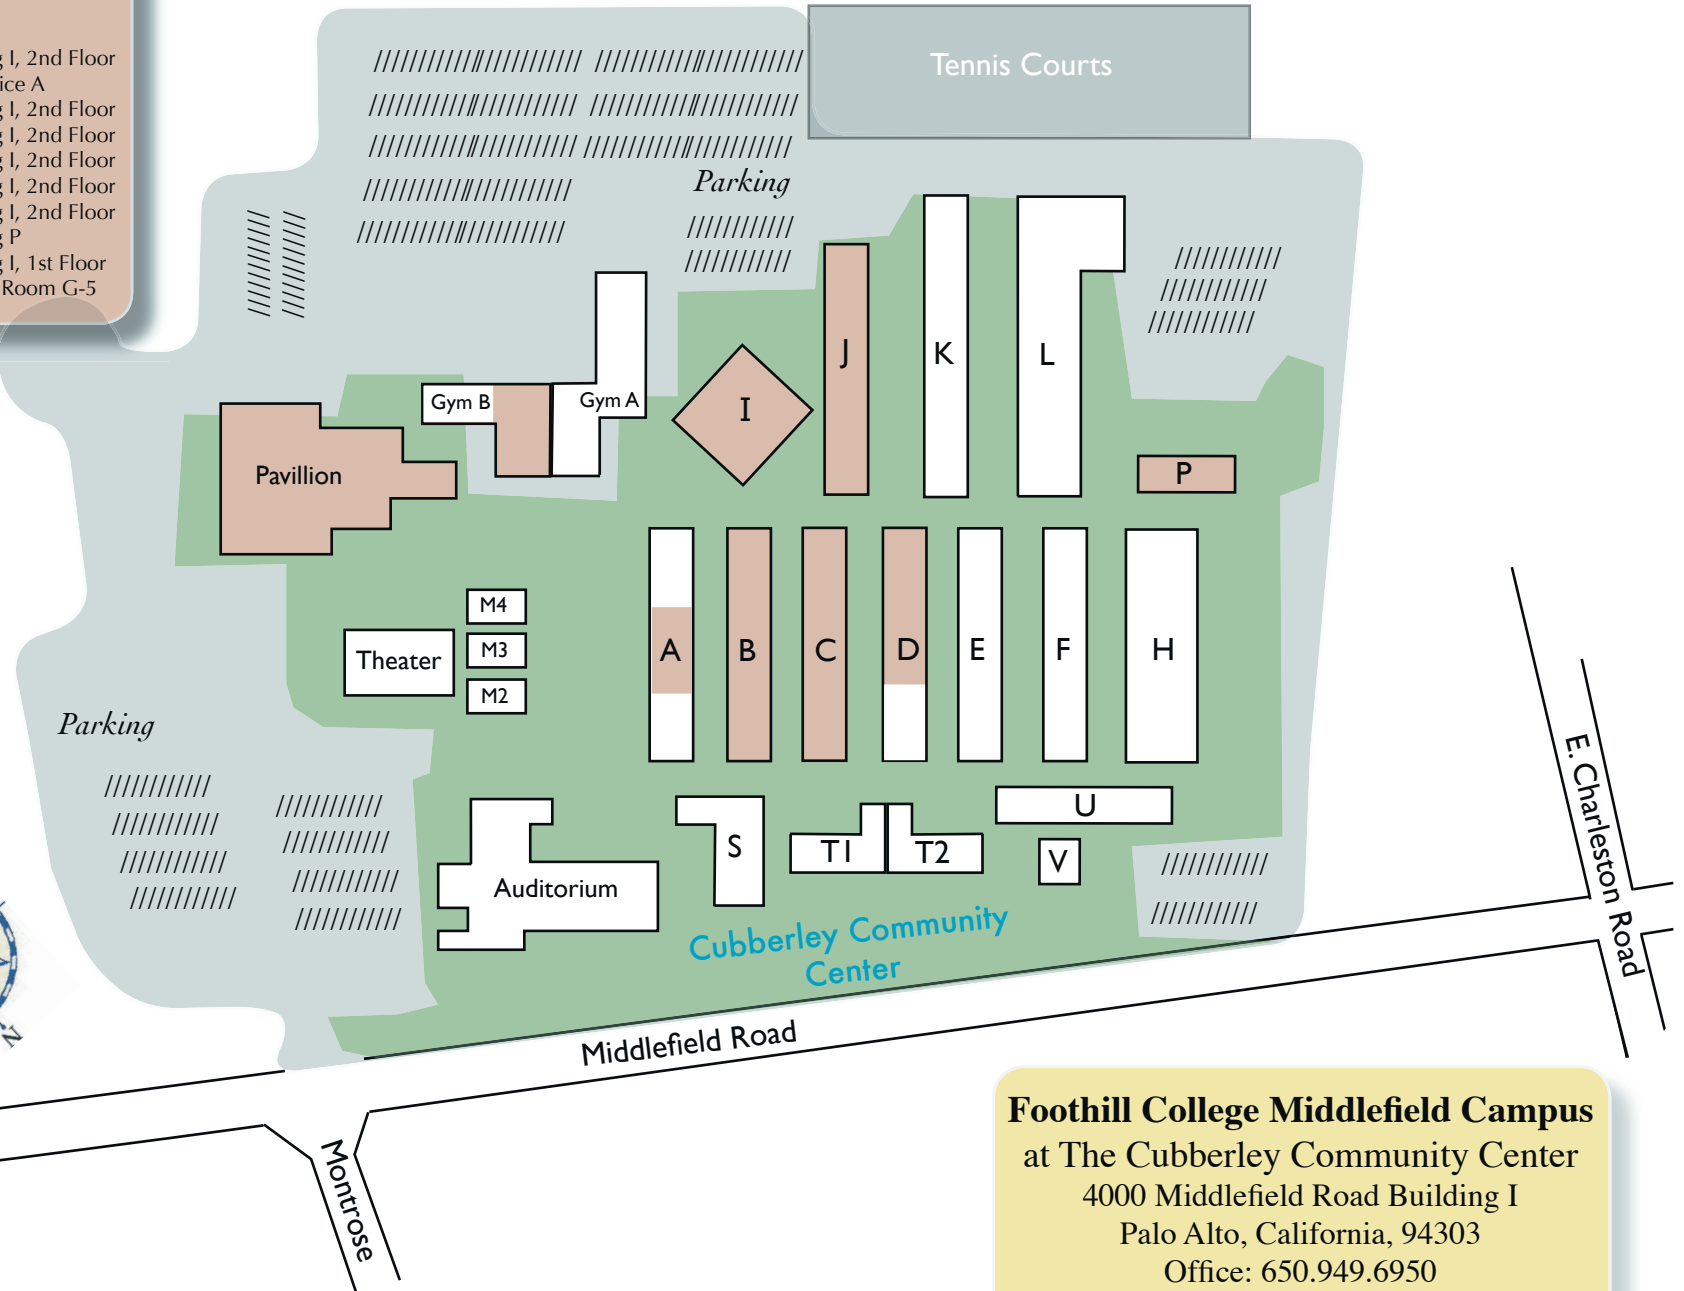

Middlefield Campus Map

Directory

Administration:	Building I, 1st Floor
Bookstore:	C-7
Career & College	
Connections:	Building I, 2nd Floor
CARES:	J-2, Office A
Computer Lab:	Building I, 2nd Floor
Counselor:	Building I, 2nd Floor
Financial Aid:	Building I, 2nd Floor
Student Lounge:	Building I, 2nd Floor
Student Services:	Building I, 2nd Floor
REACH:	Building P
Registration:	Building I, 1st Floor
Weight Room:	Gym B, Room G-5

Foothill College Middlefield Campus
 at The Cubberley Community Center
 4000 Middlefield Road Building I
 Palo Alto, California, 94303
 Office: 650.949.6950